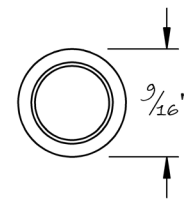

LOWE HARDWARE

No. 1061

---

*1061 Door Viewer*

*Available in any of our yacht quality finishes.*

• DESIGNED, MANUFACTURED & HAND FINISHED IN MAINE SINCE 1977 •

WWW.LOWE-HARDWARE.COM