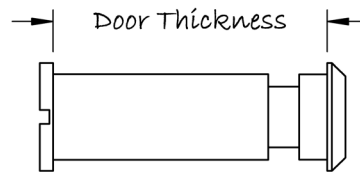

LOWE HARDWARE

No. 1061

---

*1061 Door Viewer*

*Available in any of our yacht quality finishes.*

• DESIGNED, MANUFACTURED & HAND FINISHED IN MAINE SINCE 1977 •

WWW.LOWE-HARDWARE.COM