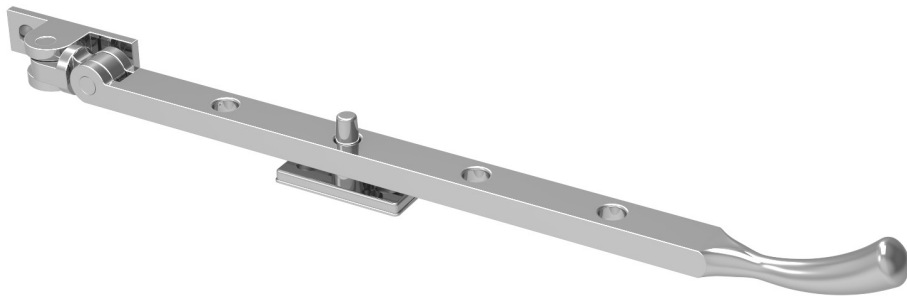

LOWE HARDWARE

No. 6307

*Available in all of our yacht quality finishes.*

• DESIGNED, MANUFACTURED & HAND FINISHED IN MAINE SINCE 1977 •

73 SPRING STREET NEW YORK, NY 10012 (212) 390-0660

WWW.LOWE-HARDWARE.COM