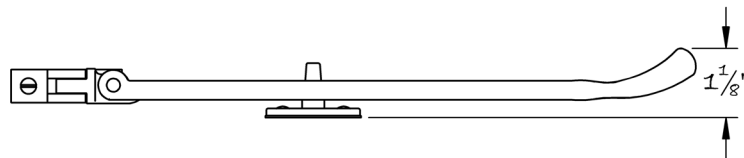

LOWE HARDWARE

No. 6307

*Available in all of our yacht quality finishes.*

• DESIGNED, MANUFACTURED & HAND FINISHED IN MAINE SINCE 1977 •

73 SPRING STREET NEW YORK, NY 10012 (212) 390-0660

WWW.LOWE-HARDWARE.COM