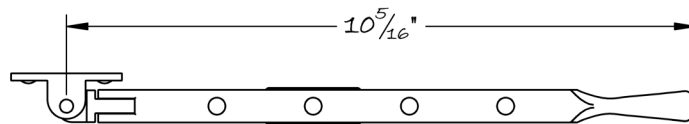

LOWE HARDWARE

No. 6307

*Available in all of our yacht quality finishes.*

• DESIGNED, MANUFACTURED & HAND FINISHED IN MAINE SINCE 1977 •

73 SPRING STREET NEW YORK, NY 10012 (212) 390-0660

WWW.LOWE-HARDWARE.COM