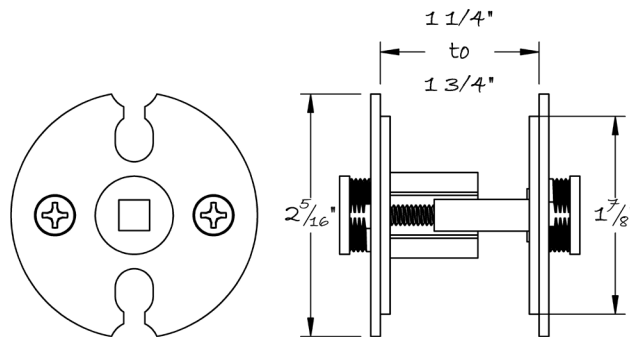

LOWE HARDWARE

No. 4569

*The Lowe 4569 is an adapter for factory pre-drilled doors to accept threaded roses.*

*Available in any of our yacht quality finishes.*

• DESIGNED, MANUFACTURED & HAND FINISHED IN MAINE SINCE 1977 •