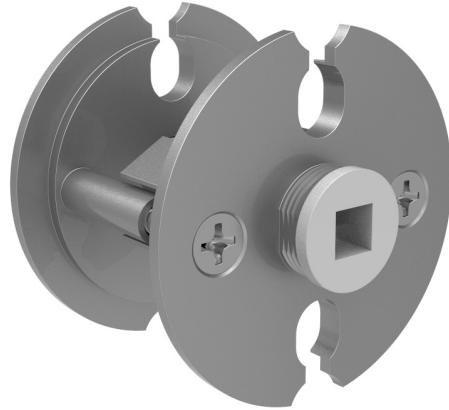

LOWE HARDWARE

No. 4569

*The Lowe 4569 is an adapter for factory pre-drilled doors to accept threaded roses.*

*Available in any of our yacht quality finishes.*

• DESIGNED, MANUFACTURED & HAND FINISHED IN MAINE SINCE 1977 •