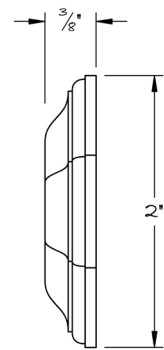

LOWE HARDWARE

No. 4100

---

*Available in all of our yacht quality finishes.*

• DESIGNED, MANUFACTURED & HAND FINISHED IN MAINE SINCE 1977 •

73 SPRING STREET NEW YORK, NY 10012 (212) 390-0660

WWW.LOWE-HARDWARE.COM