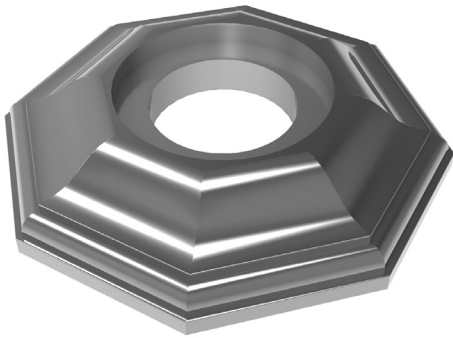

LOWE HARDWARE

No. 4100

---

*Available in all of our yacht quality finishes.*

• DESIGNED, MANUFACTURED & HAND FINISHED IN MAINE SINCE 1977 •

73 SPRING STREET NEW YORK, NY 10012 (212) 390-0660

WWW.LOWE-HARDWARE.COM