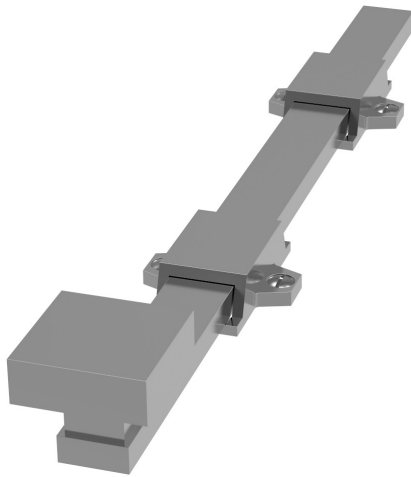

LOWE HARDWARE

No. 3302

*Available in all of our yacht quality finishes.*

• DESIGNED, MANUFACTURED & HAND FINISHED IN MAINE SINCE 1977 •

73 SPRING STREET NEW YORK, NY 10012 (212) 390-0660

WWW.LOWE-HARDWARE.COM