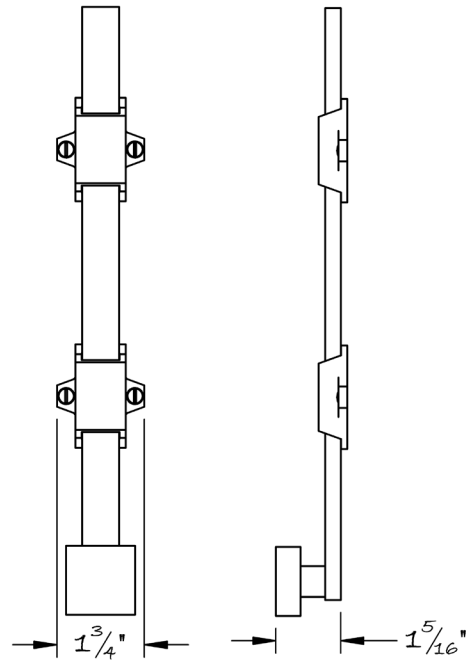

LOWE HARDWARE

No. 3302

*Available in all of our yacht quality finishes.*

• DESIGNED, MANUFACTURED & HAND FINISHED IN MAINE SINCE 1977 •

73 SPRING STREET NEW YORK, NY 10012 (212) 390-0660

WWW.LOWE-HARDWARE.COM