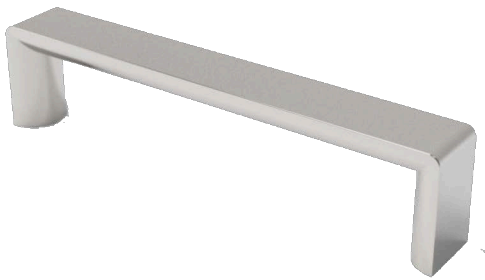

LOWE HARDWARE

No. 3067

---

*All hardware is made-to-order. Details and dimensions can be modified to suit any project.*

*Available in any of our yacht quality finishes.*

• DESIGNED, MANUFACTURED & HAND FINISHED IN MAINE SINCE 1977 •