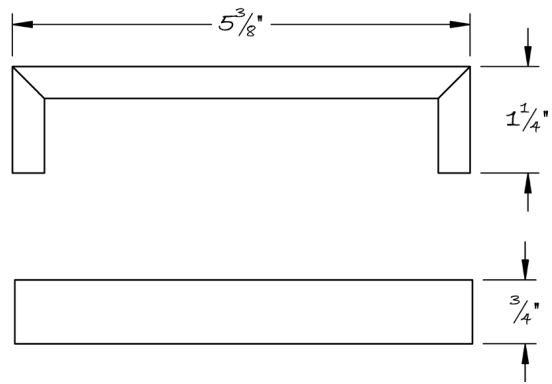

LOWE HARDWARE

No. 3067

---

*All hardware is made-to-order. Details and dimensions can be modified to suit any project.*

*Available in any of our yacht quality finishes.*

• DESIGNED, MANUFACTURED & HAND FINISHED IN MAINE SINCE 1977 •