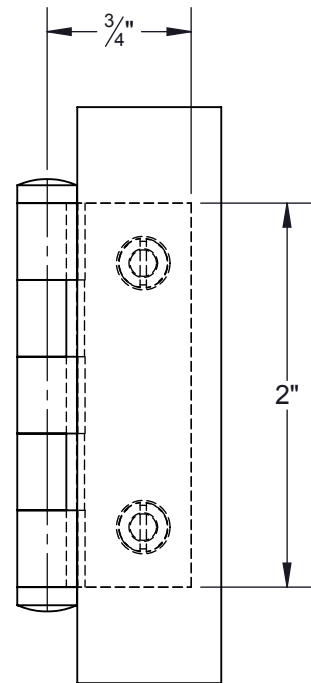

LOWE HARDWARE

DESIGNED, MANUFACTURED & HAND FINISHED IN MAINE SINCE 1977

73 SPRING STREET NEW YORK, NY 10012 (212) 390-0660

WWW.LOWE-HARDWARE.COM