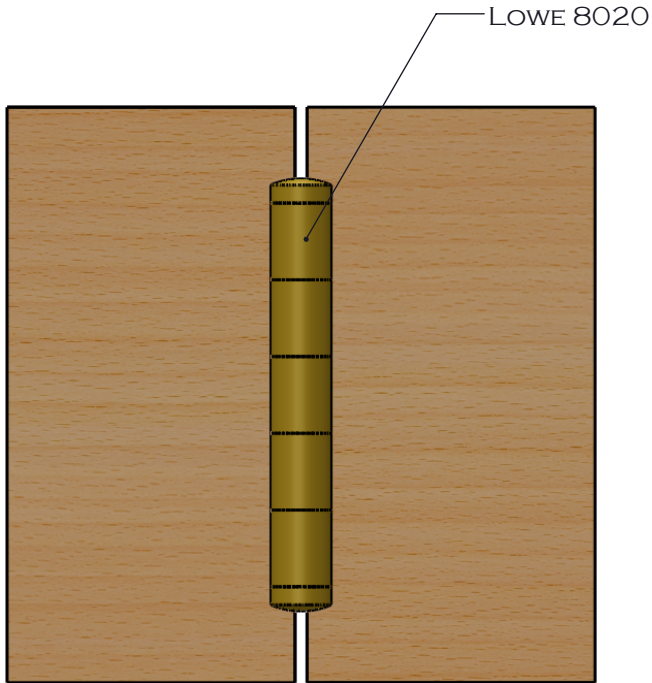

LOWE HARDWARE

DESIGNED, MANUFACTURED & HAND FINISHED IN MAINE SINCE 1977

73 SPRING STREET NEW YORK, NY 10012 (212) 390-0660

WWW.LOWE-HARDWARE.COM