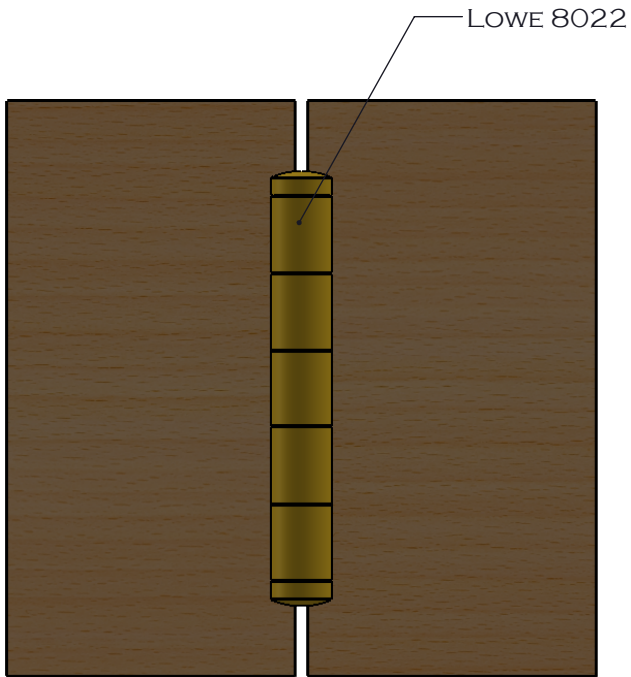

LOWE HARDWARE

FOR A LONGER BARREL CHOOSE  
8024 AT 2.5" HIGH OR 8031 AT 3" HIGH

DESIGNED, MANUFACTURED & HAND FINISHED IN MAINE SINCE 1977

73 SPRING STREET NEW YORK, NY 10012 (212) 390-0660

WWW.LOWE-HARDWARE.COM