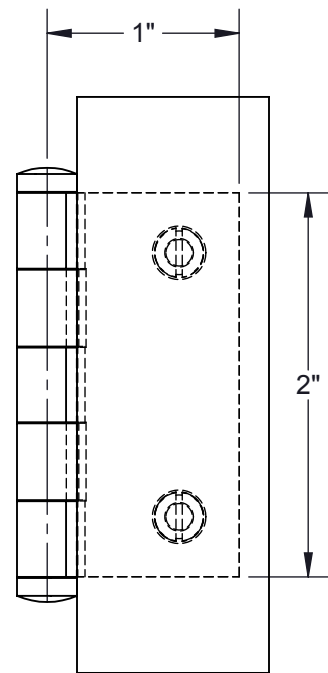

LOWE HARDWARE

FOR A LONGER BARREL CHOOSE  
8024 AT 2.5" HIGH OR 8031 AT 3" HIGH

DESIGNED, MANUFACTURED & HAND FINISHED IN MAINE SINCE 1977

73 SPRING STREET NEW YORK, NY 10012 (212) 390-0660

WWW.LOWE-HARDWARE.COM