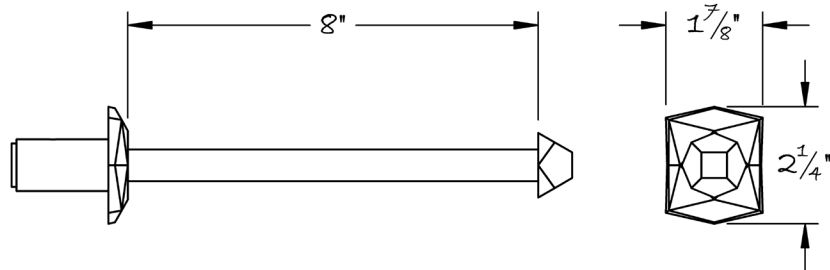

LOWE HARDWARE

No. 9202C

*Available in any of our yacht-quality electroplated or patinated finishes.*

• DESIGNED, MANUFACTURED & HAND FINISHED IN MAINE SINCE 1977 •

73 SPRING STREET NEW YORK, NY 10012 (212) 390-0660