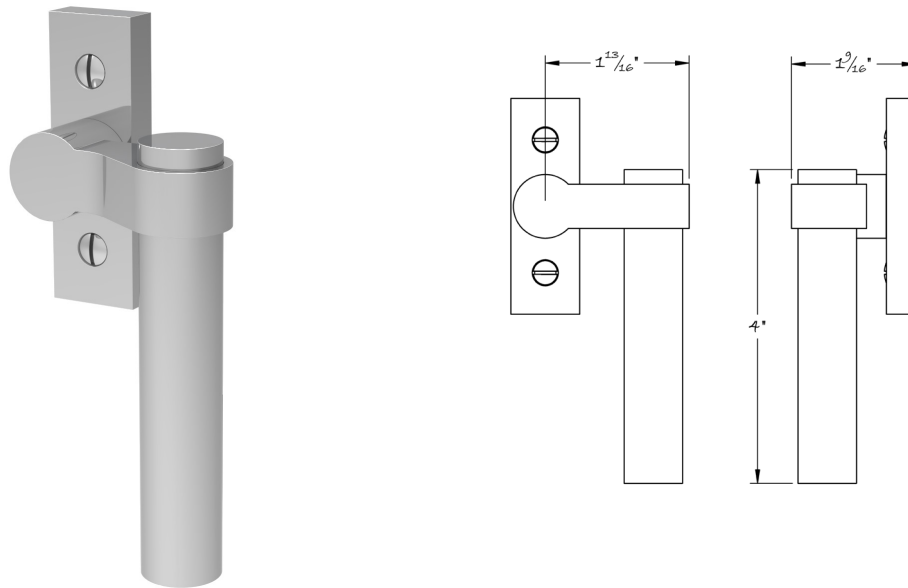

LOWE HARDWARE

No. 6527-O

---

*Lowe Hardware's 6527-O modern window lever with offset metal grip.*

*All hardware is made-to-order. Details and dimensions can be modified to suit any product.*

*Available in all of our yacht quality finishes.*