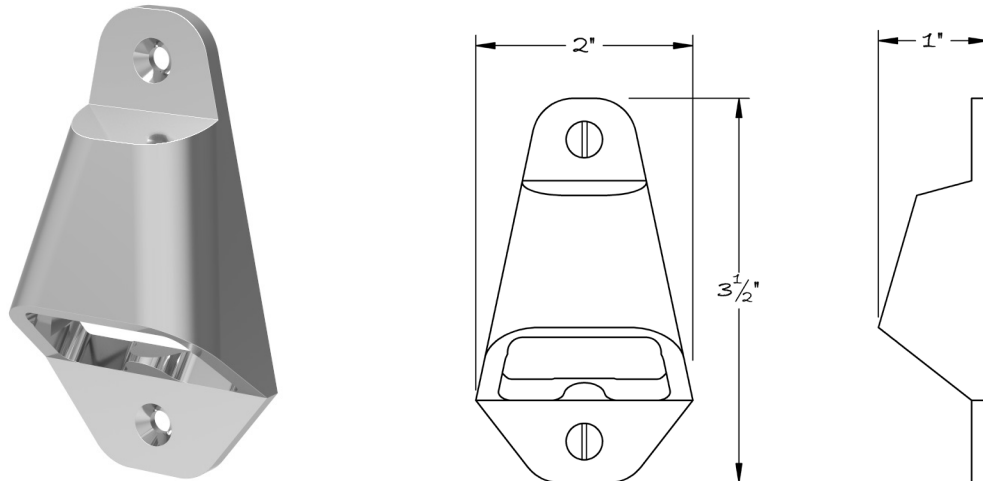

LOWE HARDWARE

No. 9507

*Lowe 9507 Bottle Opener*  
*Available in all of our yacht quality finishes.*

• DESIGNED, MANUFACTURED & HAND FINISHED IN MAINE SINCE 1977 •

73 SPRING STREET NEW YORK, NY 10012 (212) 390-0660