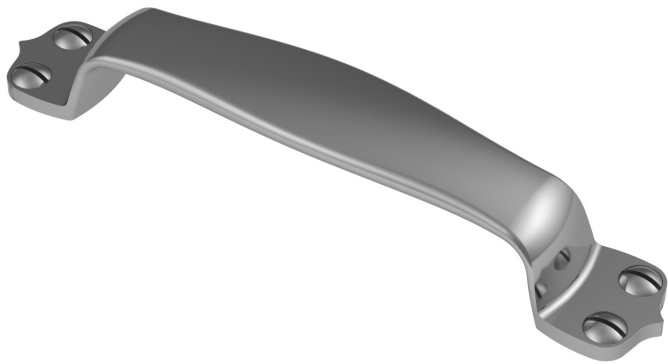

LOWE HARDWARE

No. 7642

---

*Available in any of our yacht-quality electroplated or patinated finishes.*

• DESIGNED, MANUFACTURED & HAND FINISHED IN MAINE SINCE 1977 •

73 SPRING STREET NEW YORK, NY 10012 (212) 390-0660