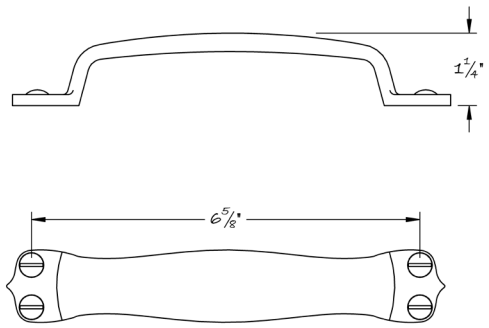

LOWE HARDWARE

No. 7642

---

*Available in any of our yacht-quality electroplated or patinated finishes.*

• DESIGNED, MANUFACTURED & HAND FINISHED IN MAINE SINCE 1977 •

73 SPRING STREET NEW YORK, NY 10012 (212) 390-0660