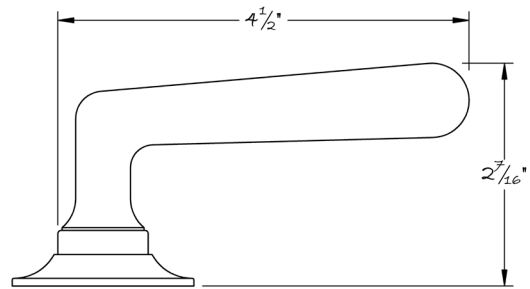

LOWE HARDWARE

No. 6608

---

*Available in all of our yacht quality finishes.*

• DESIGNED, MANUFACTURED & HAND FINISHED IN MAINE SINCE 1977 •

73 SPRING STREET NEW YORK, NY 10012 (212) 390-0660

WWW.LOWE-HARDWARE.COM