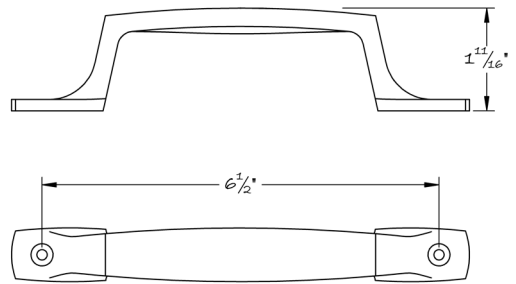

LOWE HARDWARE

No. 7640

---

*Available in all of our yacht quality finishes.*

• DESIGNED, MANUFACTURED & HAND FINISHED IN MAINE SINCE 1977 •

73 SPRING STREET NEW YORK, NY 10012 (212) 390-0660

WWW.LOWE-HARDWARE.COM