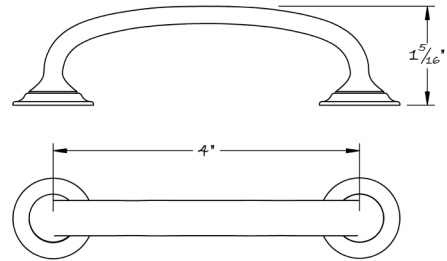

LOWE HARDWARE

No. 7615

---

*Available in all of our yacht quality finishes.*

• DESIGNED, MANUFACTURED & HAND FINISHED IN MAINE SINCE 1977 •

73 SPRING STREET NEW YORK, NY 10012 (212) 390-0660

WWW.LOWE-HARDWARE.COM