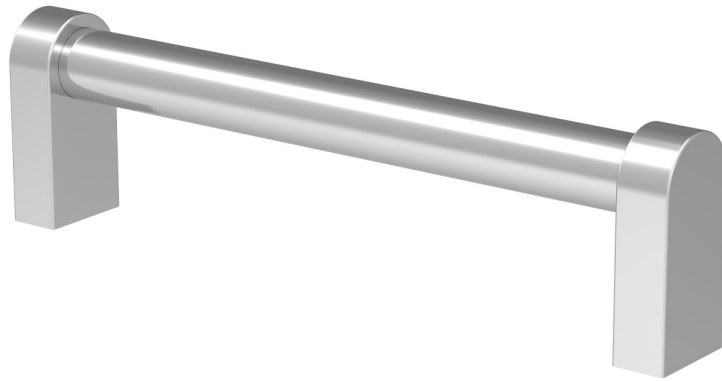

LOWE HARDWARE

No. 6598

*Available in all of our yacht quality finishes.*

• DESIGNED, MANUFACTURED & HAND FINISHED IN MAINE SINCE 1977 •

73 SPRING STREET NEW YORK, NY 10012 (212) 390-0660

WWW.LOWE-HARDWARE.COM