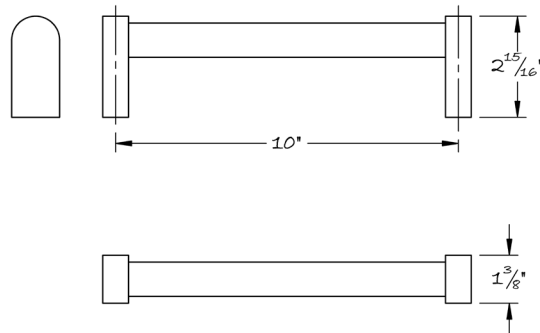

LOWE HARDWARE

No. 6598

*Available in all of our yacht quality finishes.*

• DESIGNED, MANUFACTURED & HAND FINISHED IN MAINE SINCE 1977 •

73 SPRING STREET NEW YORK, NY 10012 (212) 390-0660

WWW.LOWE-HARDWARE.COM