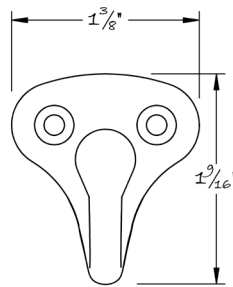

LOWE HARDWARE

No. 4822

---

*Available in all of our yacht quality finishes.*

• DESIGNED, MANUFACTURED & HAND FINISHED IN MAINE SINCE 1977 •

73 SPRING STREET NEW YORK, NY 10012 (212) 390-0660

WWW.LOWE-HARDWARE.COM