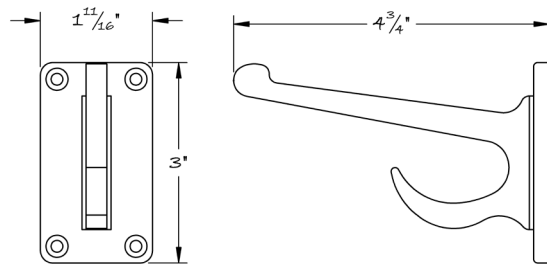

LOWE HARDWARE

No. 4821

---

*Available in all of our yacht quality finishes.*

• DESIGNED, MANUFACTURED & HAND FINISHED IN MAINE SINCE 1977 •

73 SPRING STREET NEW YORK, NY 10012 (212) 390-0660

WWW.LOWE-HARDWARE.COM