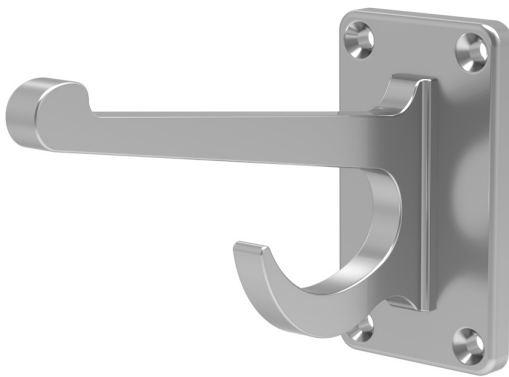

LOWE HARDWARE

No. 4821

---

*Available in all of our yacht quality finishes.*

• DESIGNED, MANUFACTURED & HAND FINISHED IN MAINE SINCE 1977 •

73 SPRING STREET NEW YORK, NY 10012 (212) 390-0660

WWW.LOWE-HARDWARE.COM