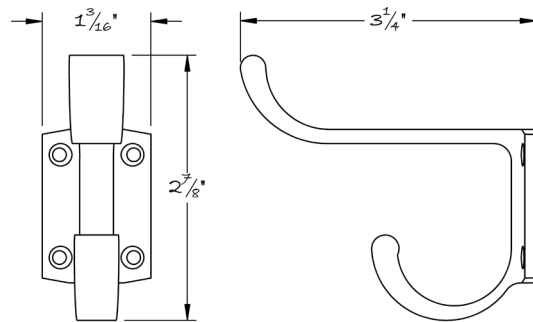

LOWE HARDWARE

No. 4820

---

*Available in all of our yacht quality finishes.*

• DESIGNED, MANUFACTURED & HAND FINISHED IN MAINE SINCE 1977 •

73 SPRING STREET NEW YORK, NY 10012 (212) 390-0660

WWW.LOWE-HARDWARE.COM