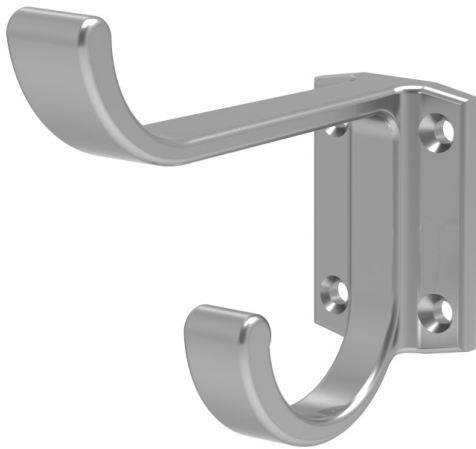

LOWE HARDWARE

No. 4820

---

*Available in all of our yacht quality finishes.*

• DESIGNED, MANUFACTURED & HAND FINISHED IN MAINE SINCE 1977 •

73 SPRING STREET NEW YORK, NY 10012 (212) 390-0660

WWW.LOWE-HARDWARE.COM