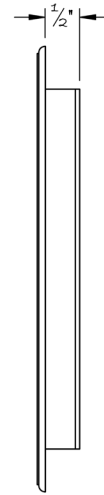

LOWE HARDWARE

No. 3123_6.5

Available in all of our yacht quality finishes.

• DESIGNED, MANUFACTURED & HAND FINISHED IN MAINE SINCE 1977 •

73 SPRING STREET NEW YORK, NY 10012 (212) 390-0660

WWW.LOWE-HARDWARE.COM