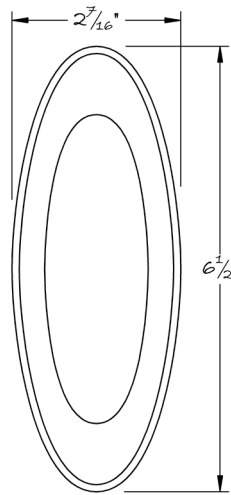

LOWE HARDWARE

No. 3123_6.5

Available in all of our yacht quality finishes.

• DESIGNED, MANUFACTURED & HAND FINISHED IN MAINE SINCE 1977 •

73 SPRING STREET NEW YORK, NY 10012 (212) 390-0660

WWW.LOWE-HARDWARE.COM