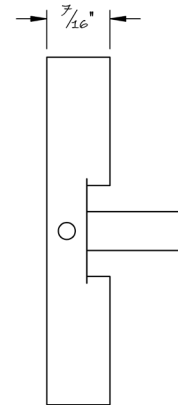

LOWE HARDWARE

No. 1599D

*The Lowe 1599D is a dummy mount to be used on paired doors with our 1599 spring assist.
Door prep is required.*

• DESIGNED, MANUFACTURED & HAND FINISHED IN MAINE SINCE 1977 •

73 SPRING STREET NEW YORK, NY 10012 (212) 390-0660