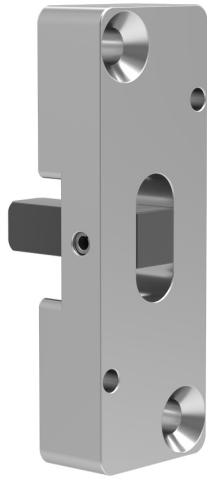

LOWE HARDWARE

No. 1599D

*The Lowe 1599D is a dummy mount to be used on paired doors with our 1599 spring assist.
Door prep is required.*

• DESIGNED, MANUFACTURED & HAND FINISHED IN MAINE SINCE 1977 •

73 SPRING STREET NEW YORK, NY 10012 (212) 390-0660