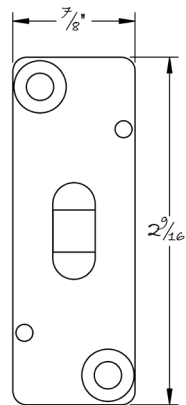

LOWE HARDWARE

No. 1599D

*The Lowe 1599D is a dummy mount to be used on paired doors with our 1599 spring assist.
Door prep is required.*

• DESIGNED, MANUFACTURED & HAND FINISHED IN MAINE SINCE 1977 •

73 SPRING STREET NEW YORK, NY 10012 (212) 390-0660