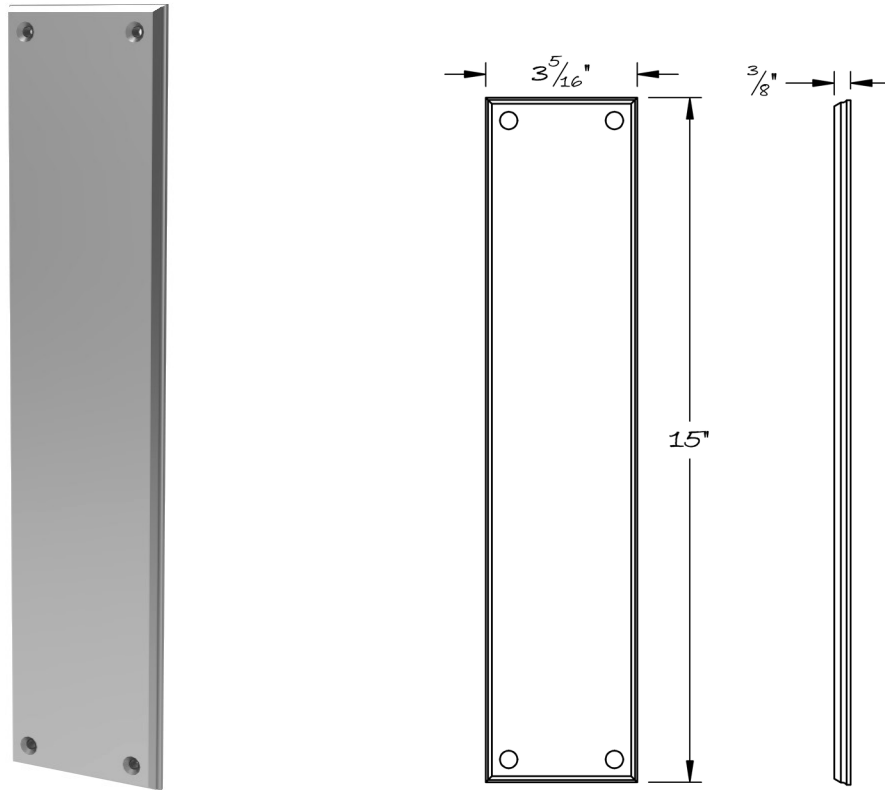

LOWE HARDWARE

No. 1506PP

---

*Available in all of our yacht quality finishes.*

• DESIGNED, MANUFACTURED & HAND FINISHED IN MAINE SINCE 1977 •

73 SPRING STREET NEW YORK, NY 10012 (212) 390-0660

WWW.LOWE-HARDWARE.COM