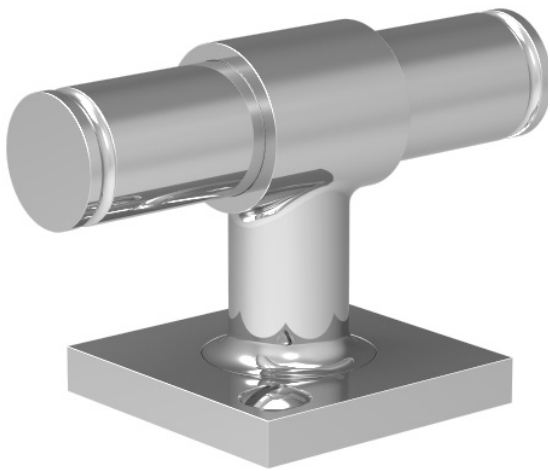

LOWE HARDWARE

No. 6527KM

---

*Available in any of our yacht quality electroplated or patinated finishes.*

• DESIGNED, MANUFACTURED & HAND FINISHED IN MAINE SINCE 1977 •

73 SPRING STREET NEW YORK, NY 10012 (212) 390-0660