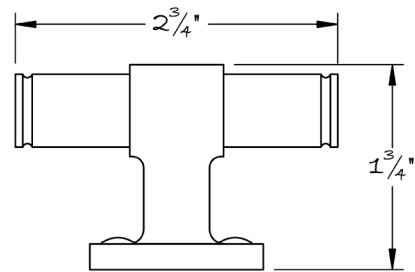

LOWE HARDWARE

No. 6527KM

---

*Available in any of our yacht quality electroplated or patinated finishes.*

• DESIGNED, MANUFACTURED & HAND FINISHED IN MAINE SINCE 1977 •

73 SPRING STREET NEW YORK, NY 10012 (212) 390-0660