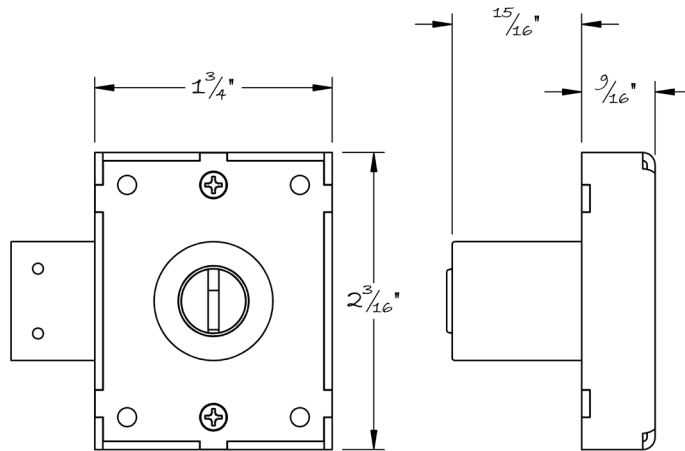

LOWE HARDWARE

No. 4309

*Available in Stainless Steel finish.*

• DESIGNED, MANUFACTURED & HAND FINISHED IN MAINE SINCE 1977 •

73 SPRING STREET NEW YORK, NY 10012 (212) 390-0660

WWW.LOWE-HARDWARE.COM