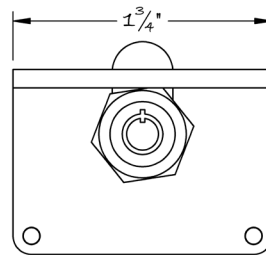

LOWE HARDWARE

No. 4308

*Available in all of our yacht quality finishes.*

• DESIGNED, MANUFACTURED & HAND FINISHED IN MAINE SINCE 1977 •

73 SPRING STREET NEW YORK, NY 10012 (212) 390-0660

WWW.LOWE-HARDWARE.COM