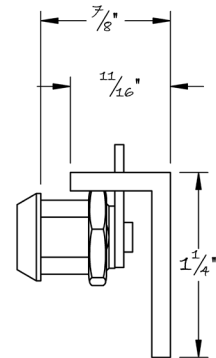

LOWE HARDWARE

No. 4308

*Available in all of our yacht quality finishes.*

• DESIGNED, MANUFACTURED & HAND FINISHED IN MAINE SINCE 1977 •

73 SPRING STREET NEW YORK, NY 10012 (212) 390-0660

WWW.LOWE-HARDWARE.COM