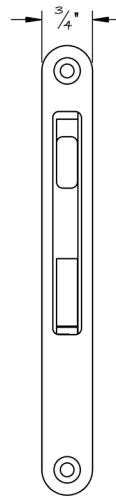

LOWE HARDWARE

No. 4067-55MM-F

POCKET DOOR

*Available in any of our yacht-quality finishes.*

DESIGNED, MANUFACTURED & HAND FINISHED IN MAINE SINCE 1977

73 SPRING STREET NEW YORK, NY 10012 (212) 390-0660

WWW.LOWE-HARDWARE.COM