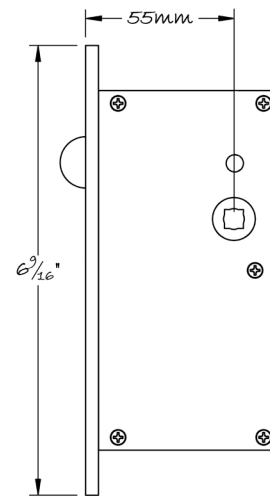

LOWE HARDWARE

No. 4067-55MM-F

POCKET DOOR

*Available in any of our yacht-quality finishes.*

DESIGNED, MANUFACTURED & HAND FINISHED IN MAINE SINCE 1977

73 SPRING STREET NEW YORK, NY 10012 (212) 390-0660

WWW.LOWE-HARDWARE.COM