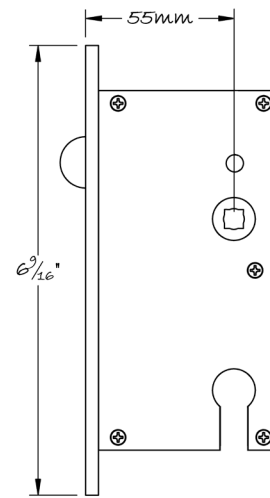

LOWE HARDWARE

No. 4067-55MM-Z

POCKET DOOR

*Available in any of our yacht-quality finishes.*

• DESIGNED, MANUFACTURED & HAND FINISHED IN MAINE SINCE 1977 •

73 SPRING STREET NEW YORK, NY 10012 (212) 390-0660