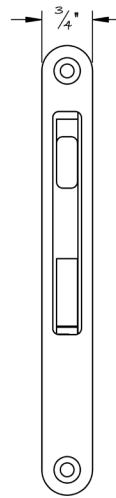

LOWE HARDWARE

No. 4067-55MM-Z

POCKET DOOR

*Available in any of our yacht-quality finishes.*

• DESIGNED, MANUFACTURED & HAND FINISHED IN MAINE SINCE 1977 •

73 SPRING STREET NEW YORK, NY 10012 (212) 390-0660