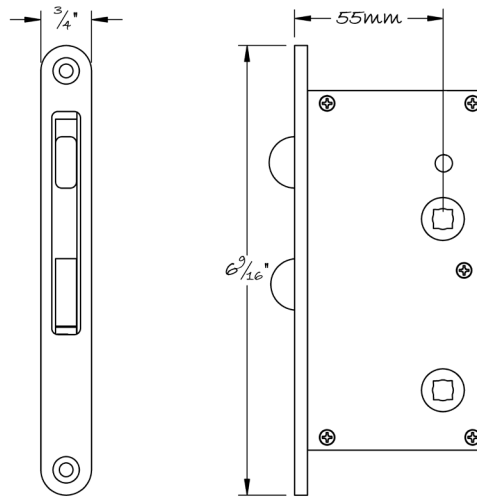

LOWE HARDWARE

No. 4067-55MM-WC

POCKET DOOR

*Available in any of our yacht-quality finishes.*

• DESIGNED, MANUFACTURED & HAND FINISHED IN MAINE SINCE 1977 •

73 SPRING STREET NEW YORK, NY 10012 (212) 390-0660