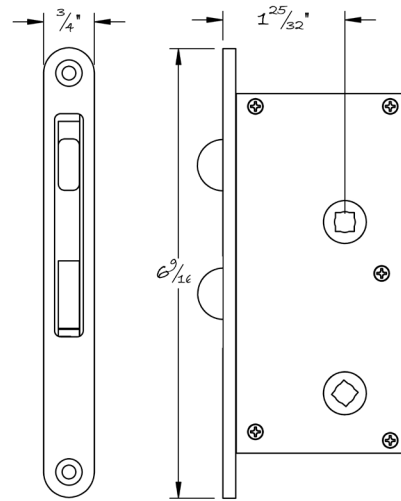

LOWE HARDWARE

No. 4067-1.78_WC

POCKET DOOR

Available in any of our yacht-quality finishes.

• DESIGNED, MANUFACTURED & HAND FINISHED IN MAINE SINCE 1977 •

73 SPRING STREET NEW YORK, NY 10012 (212) 390-0660

WWW.LOWE-HARDWARE.COM