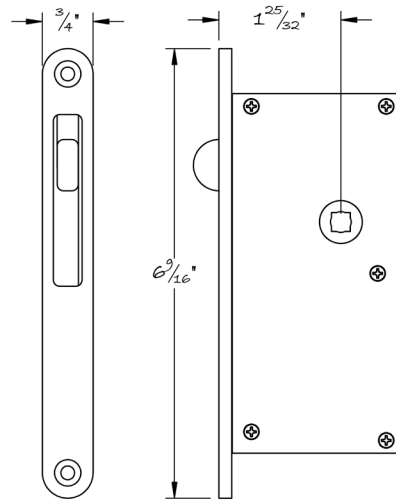

LOWE HARDWARE

No. 4067-1.78_F

POCKET DOOR

Available in any of our yacht-quality finishes.

• DESIGNED, MANUFACTURED & HAND FINISHED IN MAINE SINCE 1977 •

73 SPRING STREET NEW YORK, NY 10012 (212) 390-0660

WWW.LOWE-HARDWARE.COM