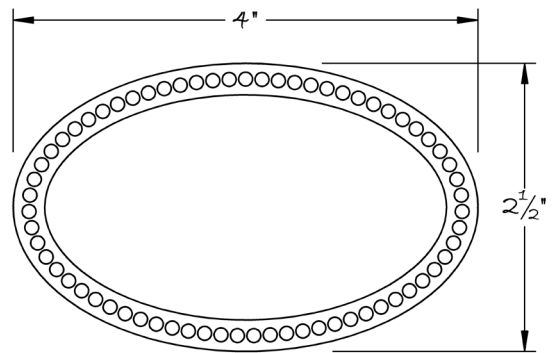

LOWE HARDWARE

No. 3109B

---

*Available in any of our yacht-quality electroplated or patinated finishes.*

• DESIGNED, MANUFACTURED & HAND FINISHED IN MAINE SINCE 1977 •

73 SPRING STREET NEW YORK, NY 10012 (212) 390-0660