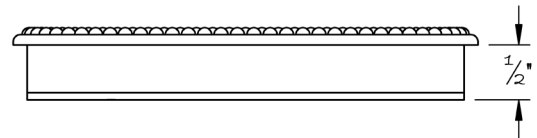

LOWE HARDWARE

No. 3109B

---

*Available in any of our yacht-quality electroplated or patinated finishes.*

• DESIGNED, MANUFACTURED & HAND FINISHED IN MAINE SINCE 1977 •

73 SPRING STREET NEW YORK, NY 10012 (212) 390-0660