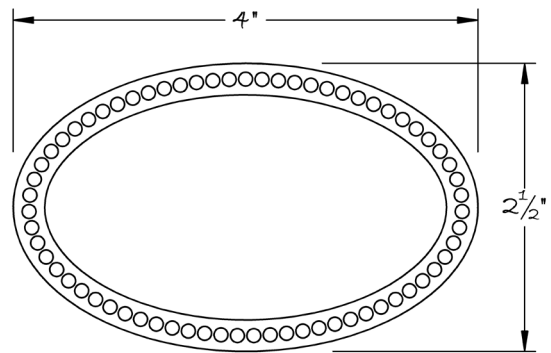

LOWE HARDWARE

No. 3109BD

---

*Available in any of our yacht-quality electroplated or patinated finishes.*

• DESIGNED, MANUFACTURED & HAND FINISHED IN MAINE SINCE 1977 •

73 SPRING STREET NEW YORK, NY 10012 (212) 390-0660