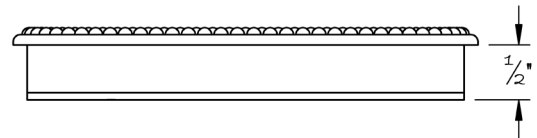

LOWE HARDWARE

No. 3109BD

---

*Available in any of our yacht-quality electroplated or patinated finishes.*

• DESIGNED, MANUFACTURED & HAND FINISHED IN MAINE SINCE 1977 •

73 SPRING STREET NEW YORK, NY 10012 (212) 390-0660