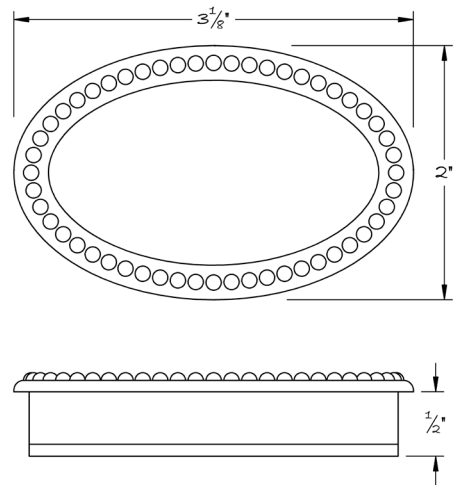

LOWE HARDWARE

No. 3106B

---

*Available in any of our yacht-quality electroplated or patinated finishes.*

• DESIGNED, MANUFACTURED & HAND FINISHED IN MAINE SINCE 1977 •

73 SPRING STREET NEW YORK, NY 10012 (212) 390-0660