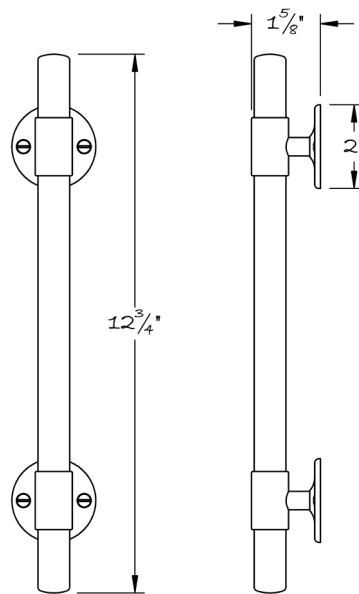

LOWE HARDWARE

No. 7616

*Available in any of our yacht-quality electroplated or patinated finishes.*

• DESIGNED, MANUFACTURED & HAND FINISHED IN MAINE SINCE 1977 •

73 SPRING STREET NEW YORK, NY 10012 (212) 390-0660