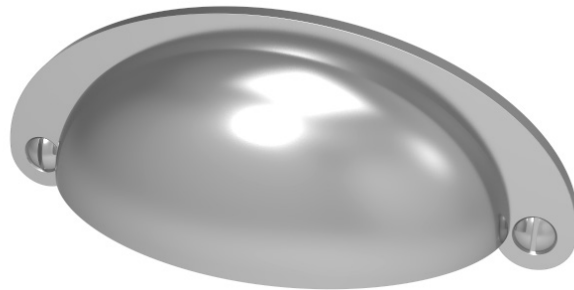

LOWE HARDWARE

No. 6597

---

*Available in any of our yacht-quality electroplated or patinated finishes.*

• DESIGNED, MANUFACTURED & HAND FINISHED IN MAINE SINCE 1977 •

73 SPRING STREET NEW YORK, NY 10012 (212) 390-0660