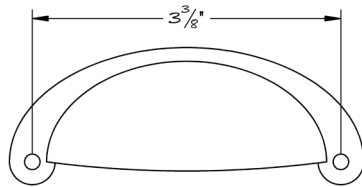

LOWE HARDWARE

No. 6597

---

*Available in any of our yacht-quality electroplated or patinated finishes.*

• DESIGNED, MANUFACTURED & HAND FINISHED IN MAINE SINCE 1977 •

73 SPRING STREET NEW YORK, NY 10012 (212) 390-0660