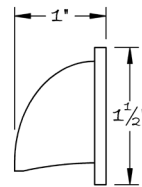

LOWE HARDWARE

No. 6597

---

*Available in any of our yacht-quality electroplated or patinated finishes.*

• DESIGNED, MANUFACTURED & HAND FINISHED IN MAINE SINCE 1977 •

73 SPRING STREET NEW YORK, NY 10012 (212) 390-0660