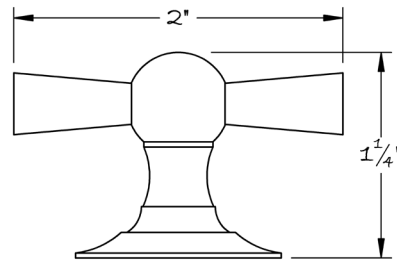

LOWE HARDWARE

No. 5121

---

*Available in any of our yacht-quality electroplated or patinated finishes.*

• DESIGNED, MANUFACTURED & HAND FINISHED IN MAINE SINCE 1977 •

73 SPRING STREET NEW YORK, NY 10012 (212) 390-0660