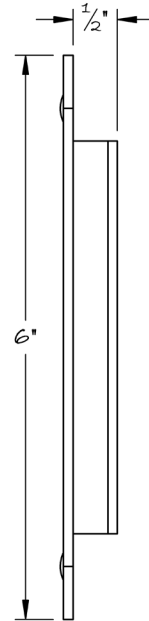

LOWE HARDWARE

No. 3117

*Available in any of our yacht-quality electroplated or patinated finishes.*

• DESIGNED, MANUFACTURED & HAND FINISHED IN MAINE SINCE 1977 •

73 SPRING STREET NEW YORK, NY 10012 (212) 390-0660