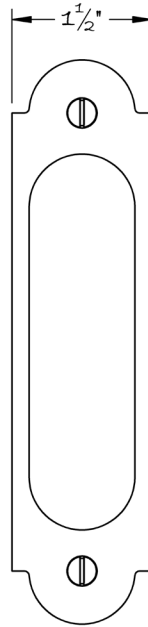

LOWE HARDWARE

No. 3117

*Available in any of our yacht-quality electroplated or patinated finishes.*

• DESIGNED, MANUFACTURED & HAND FINISHED IN MAINE SINCE 1977 •

73 SPRING STREET NEW YORK, NY 10012 (212) 390-0660