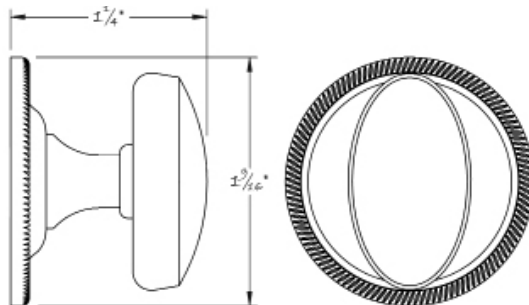

LOWE HARDWARE

No. 5083R

---

*No. 5083R*

*Designed as part of our Alphecca suite, the #5083 thumbturn blends the traditional elliptical form with a hard chine edge. Its clean lines fit the most modern of interiors, yet the details complement classical trim.*