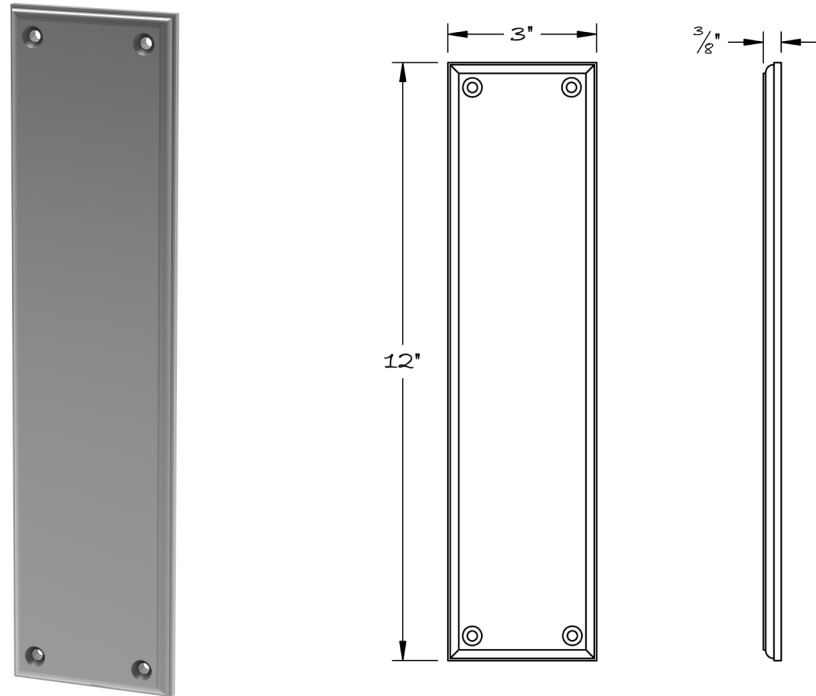

LOWE HARDWARE

No. 1508PP

---

*Available in any of our yacht-quality electroplated or patinated finishes.*

• DESIGNED, MANUFACTURED & HAND FINISHED IN MAINE SINCE 1977 •

73 SPRING STREET NEW YORK, NY 10012 (212) 390-0660