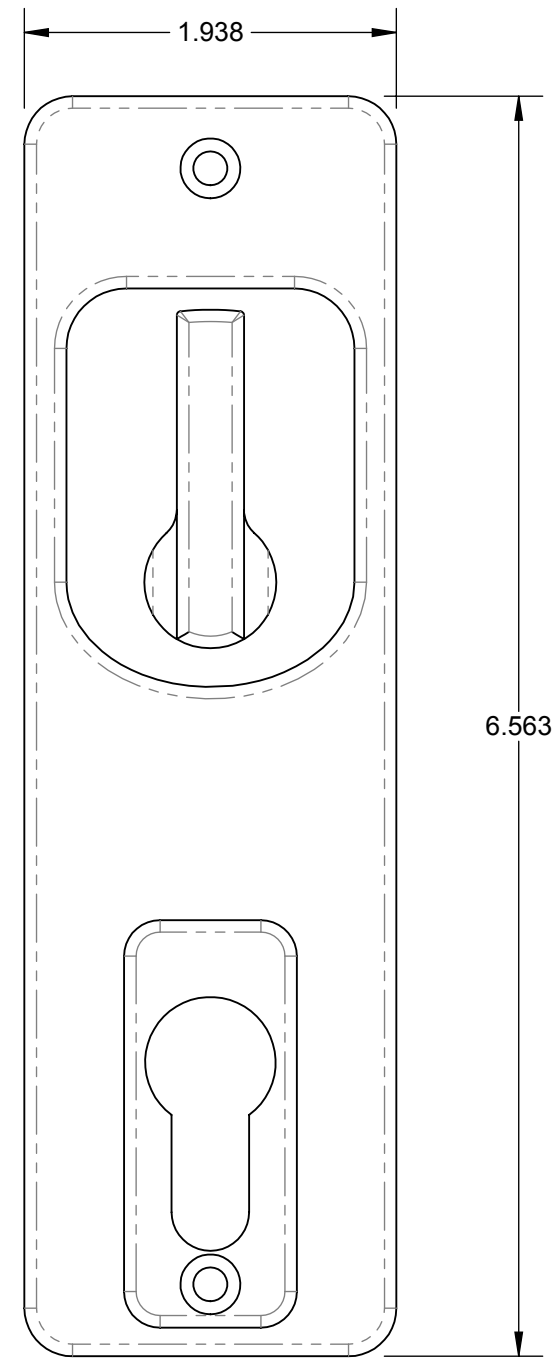

Z Trim Plate

THIS DRAWING IS CONFIDENTIAL AND PROPRIETARY TO LOWE HARDWARE,
AND MAY NOT BE REPRODUCED, OR ANY PART USED THERE OF,
WITHOUT PRIOR EXPRESS WRITTEN PERMISSION.

LOWE HARDWARE
5 GORDON DRIVE
ROCKLAND ME 04841
207 593 7405 Fax 207 226 2033
WWW.LOWE-HARDWARE.COM

File Name: **4069Z_TF**

DO NOT SCALE DRAWING