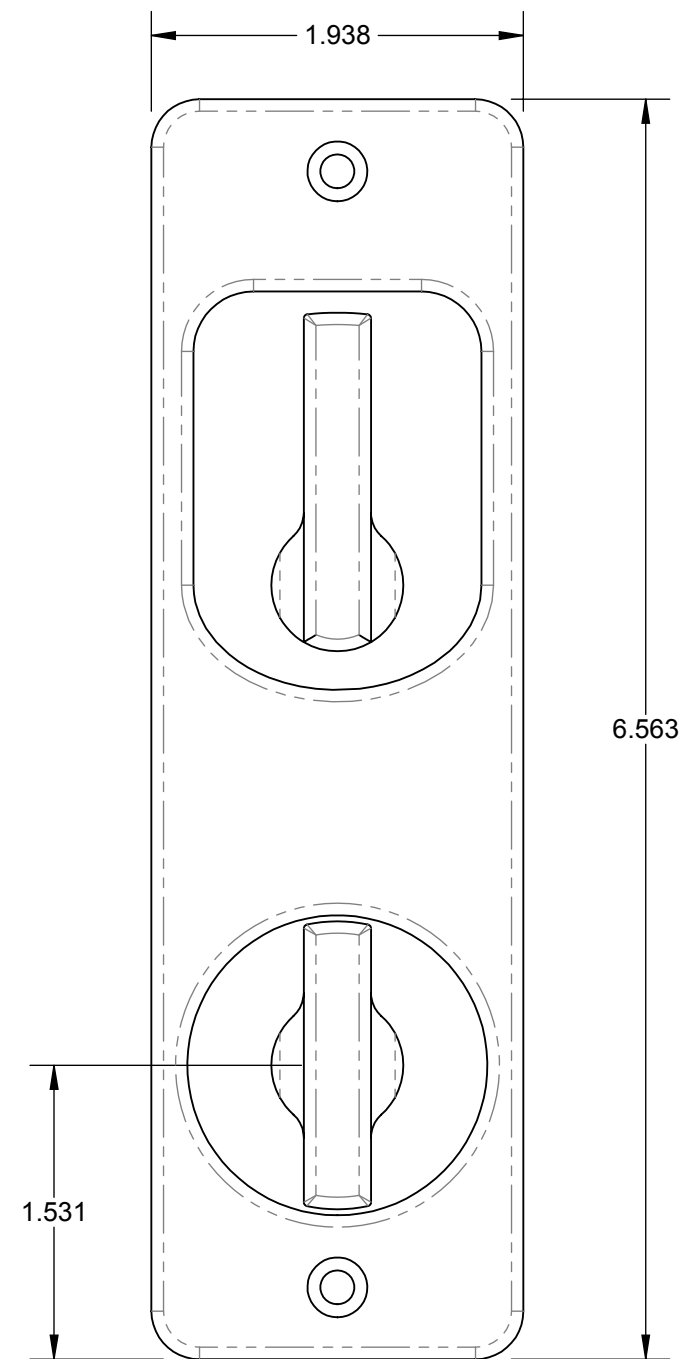

WC Trim Plate

THIS DRAWING IS CONFIDENTIAL AND PROPRIETARY TO LOWE HARDWARE,
AND MAY NOT BE REPRODUCED, OR ANY PART USED THERE OF,
WITHOUT PRIOR EXPRESS WRITTEN PERMISSION.

LOWE HARDWARE
5 GORDON DRIVE
ROCKLAND ME 04841
207 593 7405 FAX 207 226 2033
WWW.LOWE-HARDWARE.COM

File Name: 4069WC_TF

DO NOT SCALE DRAWING