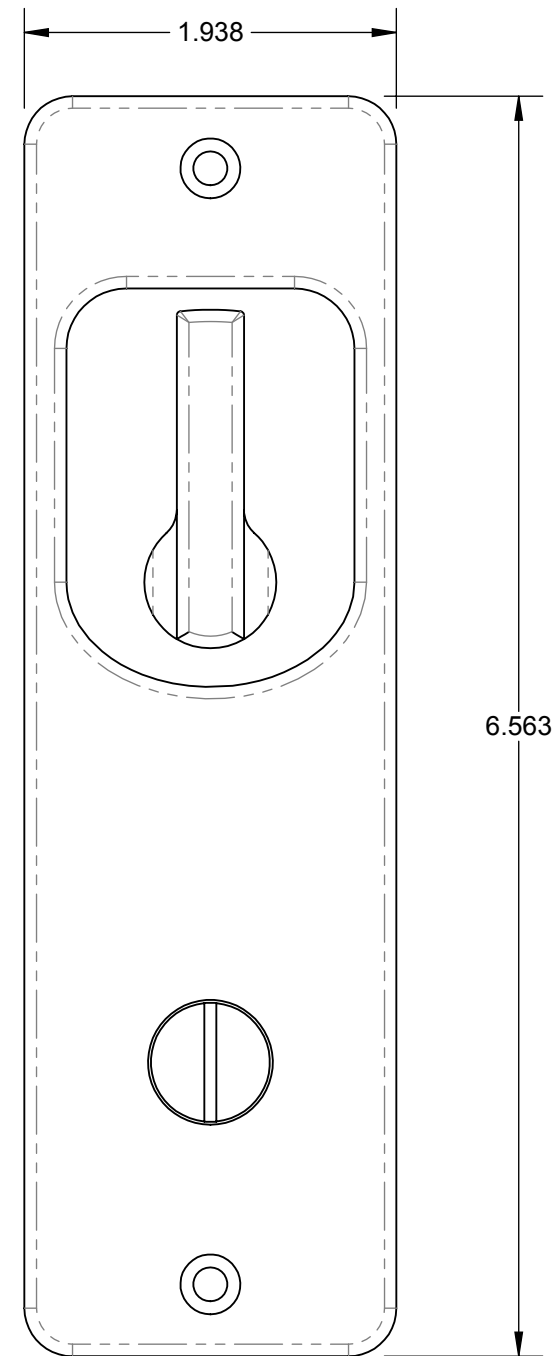

WC - ER Trim Plate

THIS DRAWING IS CONFIDENTIAL AND PROPRIETARY TO LOWE HARDWARE,
AND MAY NOT BE REPRODUCED, OR ANY PART USED THERE OF,
WITHOUT PRIOR EXPRESS WRITTEN PERMISSION.

LOWE HARDWARE
5 GORDON DRIVE
ROCKLAND ME 04841
207 593 7405 FAX 207 226 2033
WWW.LOWEHARDWARE.COM

File Name: **4069WC_ER_TF**

DO NOT SCALE DRAWING