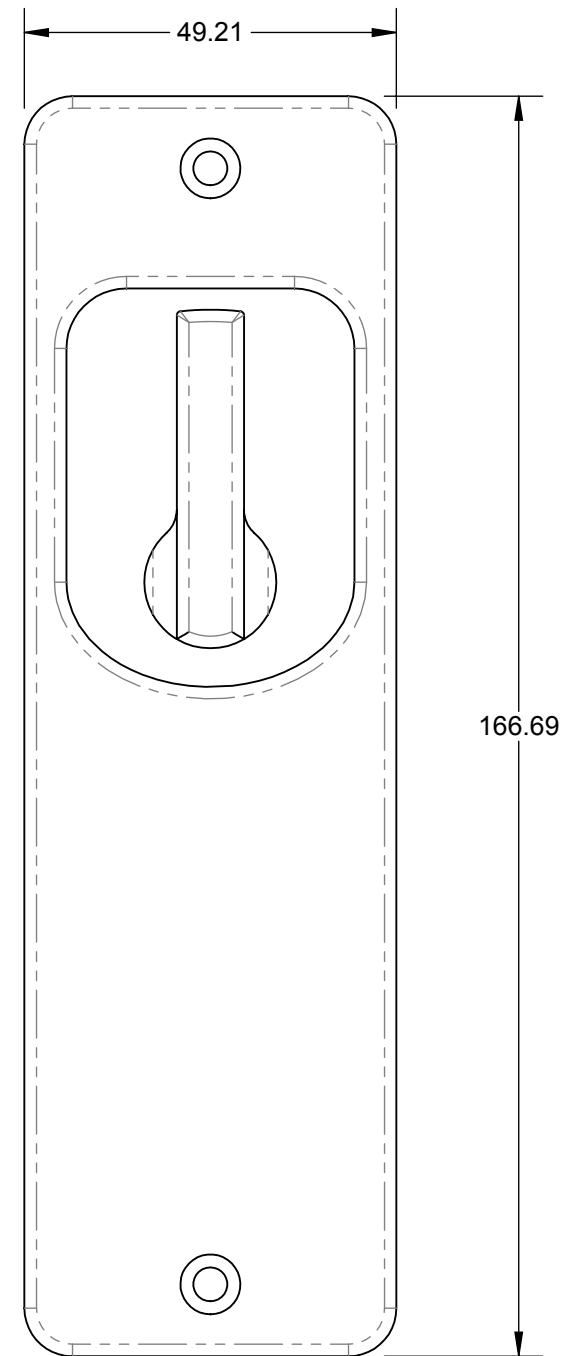

F Trim Plate

THIS DRAWING IS CONFIDENTIAL AND PROPRIETARY TO LOWE HARDWARE,
AND MAY NOT BE REPRODUCED, OR ANY PART USED THERE OF,
WITHOUT PRIOR EXPRESS WRITTEN PERMISSION.

LOWE HARDWARE
5 GORDON DRIVE
ROCKLAND ME 04841
207 593 7405 FAX 207 226 2033
WWW.LOWE-HARDWARE.COM

File Name: **4069F_TF**

DO NOT SCALE DRAWING