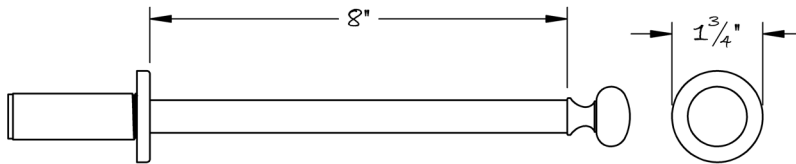

LOWE HARDWARE

No. 9202

---

*Available in any of our yacht-quality electroplated or patinated finishes.*

• DESIGNED, MANUFACTURED & HAND FINISHED IN MAINE SINCE 1977 •

73 SPRING STREET NEW YORK, NY 10012 (212) 390-0660