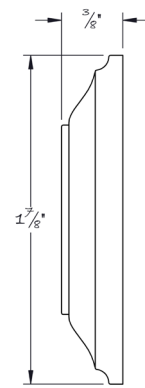

LOWE HARDWARE

No. 4723

---

*Available in any of our yacht-quality electroplated or patinated finishes.*

• DESIGNED, MANUFACTURED & HAND FINISHED IN MAINE SINCE 1977 •

73 SPRING STREET NEW YORK, NY 10012 (212) 390-0660