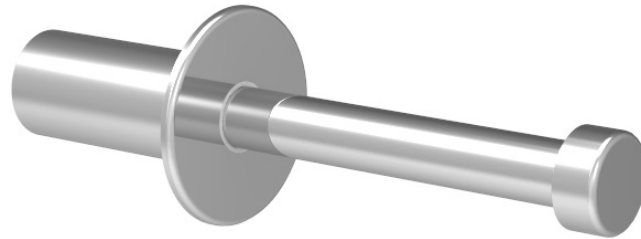

LOWE HARDWARE

No. 9201

---

*Available in any of our yacht-quality electroplated or patinated finishes.*

• DESIGNED, MANUFACTURED & HAND FINISHED IN MAINE SINCE 1977 •

73 SPRING STREET NEW YORK, NY 10012 (212) 390-0660