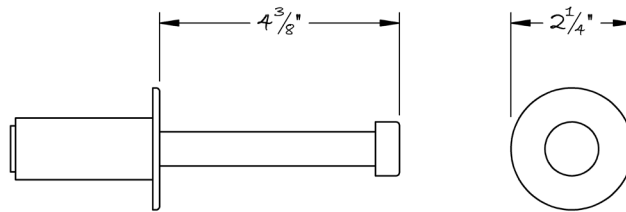

LOWE HARDWARE

No. 9201

---

*Available in any of our yacht-quality electroplated or patinated finishes.*

• DESIGNED, MANUFACTURED & HAND FINISHED IN MAINE SINCE 1977 •

73 SPRING STREET NEW YORK, NY 10012 (212) 390-0660