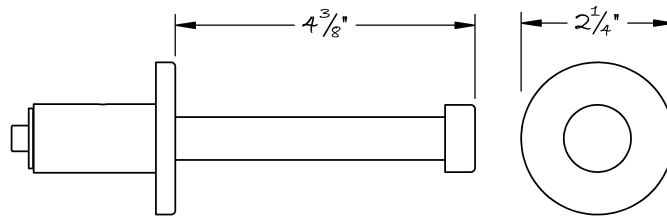

LOWE HARDWARE

No. 9201

---

*Available in any of our yacht-quality electroplated or patinated finishes.*

• DESIGNED, MANUFACTURED & HAND FINISHED IN MAINE SINCE 1977 •