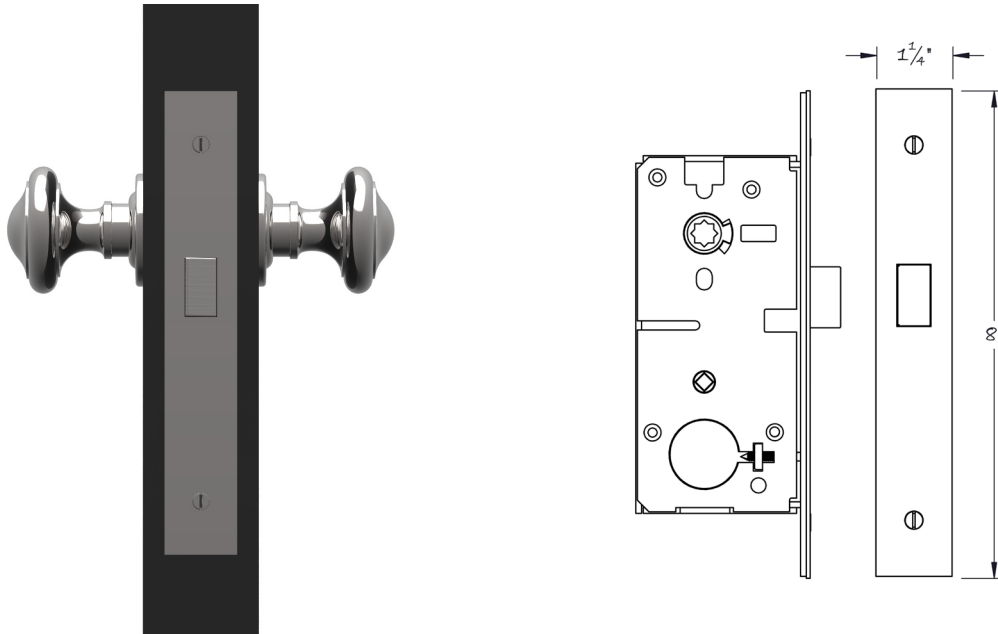

LOWE HARDWARE

No. 825USD

*Available in any of our yacht-quality electroplated or patinated finishes.*

• DESIGNED, MANUFACTURED & HAND FINISHED IN MAINE SINCE 1977 •

73 SPRING STREET NEW YORK, NY 10012 (212) 390-0660