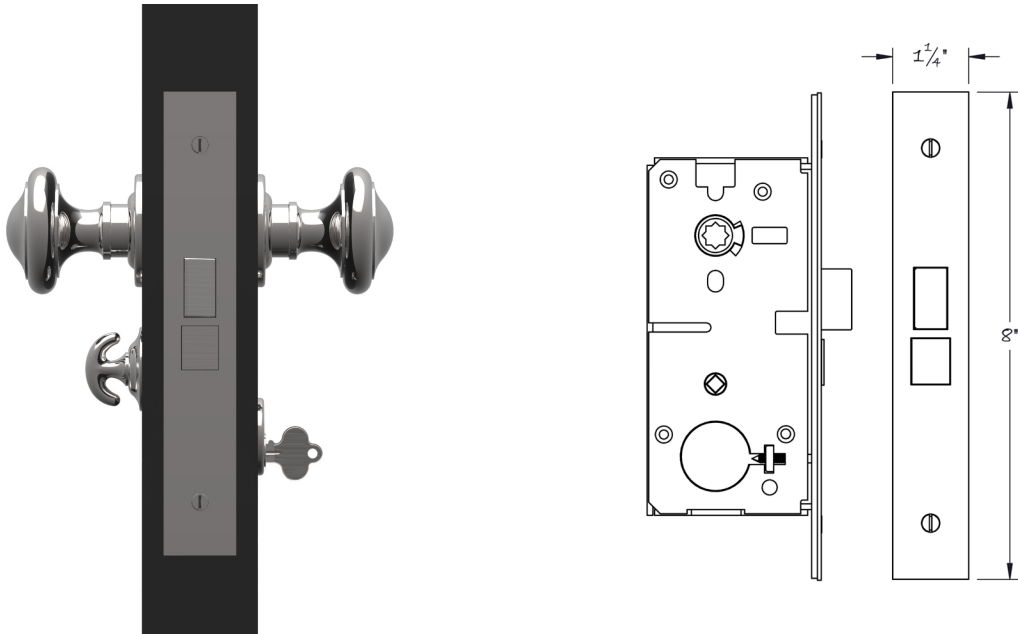

LOWE HARDWARE

No. 824USD

*Available in any of our yacht-quality electroplated or patinated finishes.*

• DESIGNED, MANUFACTURED & HAND FINISHED IN MAINE SINCE 1977 •

73 SPRING STREET NEW YORK, NY 10012 (212) 390-0660