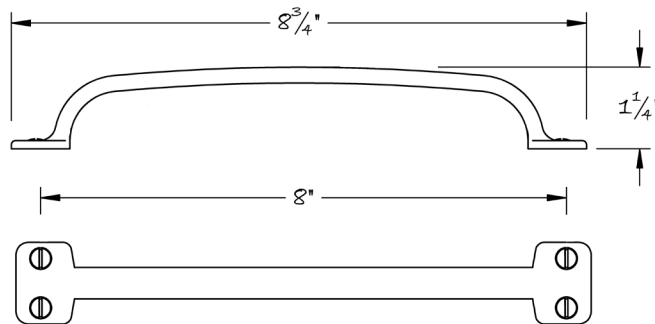

LOWE HARDWARE

No. 7606-8"

*Available in any of our yacht-quality electroplated or patinated finishes.*

• DESIGNED, MANUFACTURED & HAND FINISHED IN MAINE SINCE 1977 •

73 SPRING STREET NEW YORK, NY 10012 (212) 390-0660